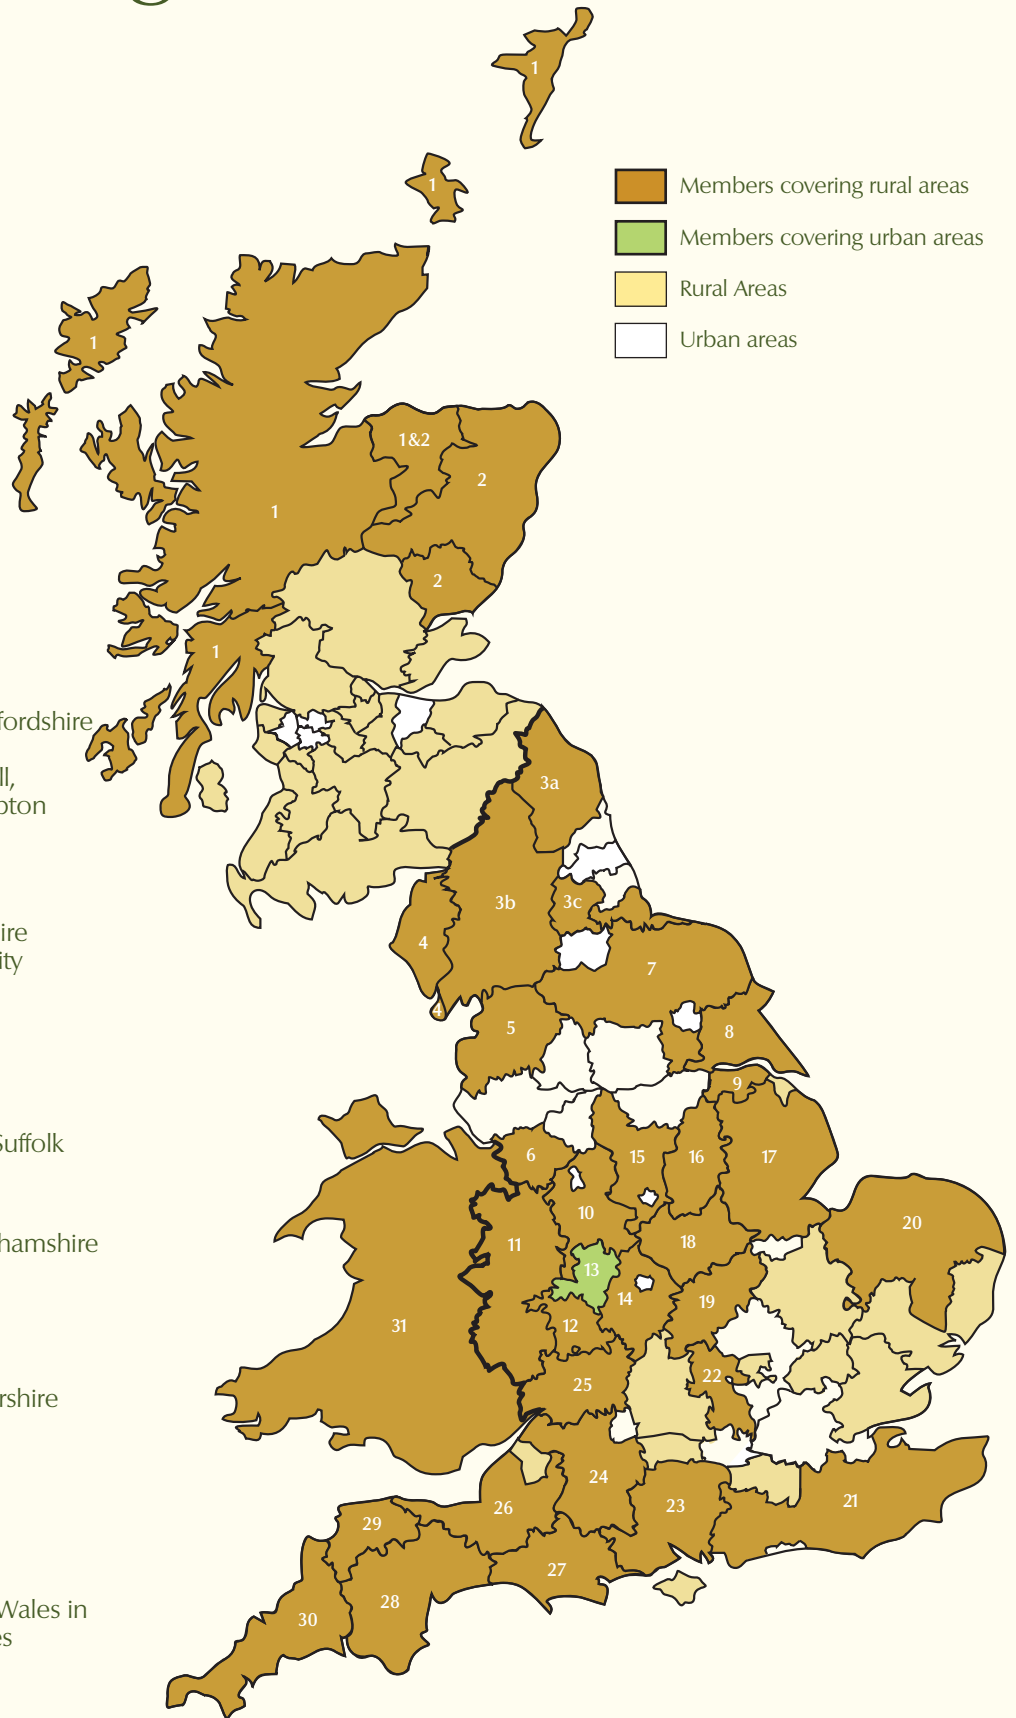

NRTF Touring Scheme Members

Scotland

Associate Members

- 1 The Touring Network
- 2 NEAT – North East Arts Touring

North West

- 3b Highlights – Cumbria
- 4 Arts Out West – West Cumbria and Barrow
- 5 Spot On – Lancashire Touring Network
- 6 Cheshire Rural Touring Arts

North East

- 3a Highlights – Northumberland
- 3c Highlights – Teesdale and Wear Valley

Yorkshire

- 7 On Tour – North Yorkshire
- 8 ArtERY – East Riding of Yorkshire
- 9 Livelines – North Lincolnshire

West Midlands

- 10 Live & Local – Staffordshire
- 11 Arts Alive – Shropshire and Herefordshire
- 12 Shindig – Worcestershire
- 13 Black Country Touring – Sandwell, Walsall, Dudley and Wolverhampton
- 14 Live & Local – Warwickshire

East Midlands

- 15 Live & Local – Derbyshire
- 16 Village Ventures – Nottinghamshire
- 17 Lincolnshire Rural and Community Touring Scheme
- 18 Centre Stage – Leicestershire and Rutland
- 19 Northants Touring Arts

East

- 20 Creative Arts East – Norfolk and Suffolk

South East

- 21 Applause – Kent and Sussex
- 22 Theatre in the Villages – Buckinghamshire

South West

- 23 Hog the Limelight – Hampshire
- 24 Rural Arts Wiltshire and South Gloucestershire
- 25 Air in G – Arts in Rural Gloucestershire
- 26 Take Art – Somerset
- 27 Artsreach – Dorset
- 28 Villages in Action – Devon
- 29 Beaford Arts – Devon
- 30 Carn to Cove – Cornwall

Wales

- 31 Night Out – run by Arts Council Wales in conjunction with local authorities

NRTF · 28 Sycamore Terrace · York YO30 7DN
T: 01904 466527 · E: admin@nrtf.org.uk
www.ruraltouring.org · @ruraltouring · #ruraltouring

Designed by Naked Marketing - www.nakedmarketing.co.uk